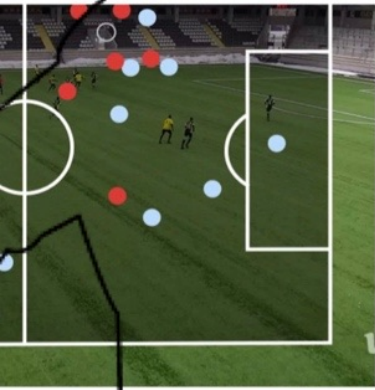

ADVANCED SPORTS VIDEO & ANALYSIS TECHNOLOGY.

Tech.