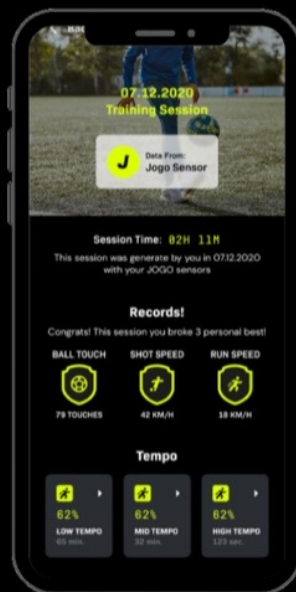

HEIGHT 172 CM | WEIGHT 55 KG | DATE OF BIRTH 14/02/2015 | CUSTOMARY LEFT FOOT | NATIONALITY NETHERLANDS

Darrell Steward
JOGO U16 - Left Back #3

HEIGHT 170 CM | WEIGHT 60 KG | DATE OF BIRTH 22/07/2016 | CUSTOMARY LEFT FOOT | NATIONALITY UNITED KINGDOM

Top Records

- Kick Strength: RIGHT 21KM/H (Series 20)
- Maximum Speed: 20.1 KM/H (Series 20)
- Leg Distribution: 70% LEFT (Series 20)

Session Metrics

- Ball Kicks: RIGHT 42, LEFT 123 (Series 20)
- Total Distance: 12 KM (Series 20)
- Releived Impacts: 15 IMPACTS (Series 20)

Average Speed

Bar chart showing speed (km/h) over minutes for Christian Russell and Darrell Steward. Includes a callout for 75-90 Min Details: Ball Touches 128 TOUCHES (100 Darrell), Disabling Speed 4 KM/H (3 Pph Darrell), Possession Time 02:22 (01:21 Darrell).