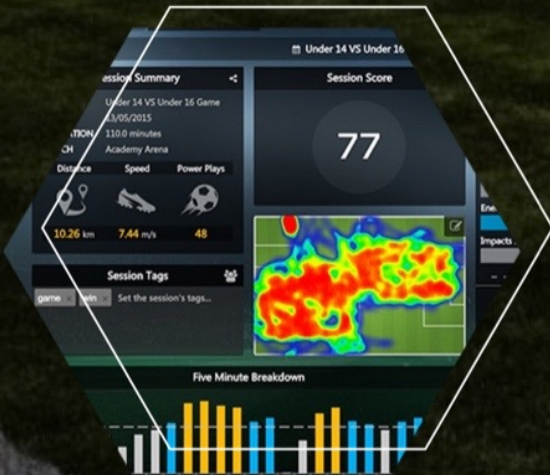

FITNESS & PERFORMANCE METRICS

BUILDING A BETTER PLAYER VIA INDIVIDUAL TESTING AND REPORTS